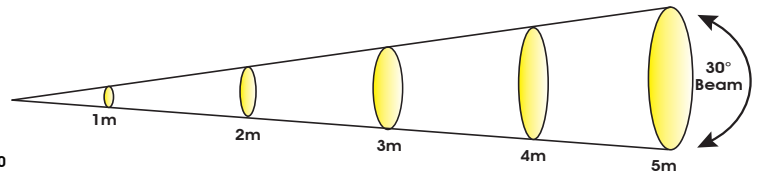

PRODUCT SPECIFICATIONS

SOURCE

(6) 12W 6-in-1 RGBAW+UV LEDs
100,000 Hour Average LED Life*

PHOTOMETRIC DATA

6,500 LUX 604 FC @3.3' (1m) (30° Full ON)
1,934 LUX 180 FC @6.6' (2m) (30° Full ON)
901 LUX 84 FC @9.8' (3m) (30° Full ON)
508 LUX 47 FC @13.1' (4m) (30° Full ON)
318 LUX 30 FC @16.4' (5m) (30° Full ON)

EFFECTS

Strobe and Chase Effects
Individual LED Control
Variable and Selectable Dimming Curves

CONTROL / CONNECTIONS

8 DMX Channel Modes (6 / 7 / 11 / 13 / 18 / 36 / 39 / 43)
4 Button Control Panel and LCD Menu Display
ArtNet + KlingNET Protocol Support
RDM (Remote Device Management)
(2) etherCON Ports
3pin and 5pin DMX In/Out
powerCON Power In/Out

SIZE / WEIGHT

Length: 17.7" (450mm)
Width: 8.1" (206.4mm) *with included shield
Vertical Height: 6.1" (155mm)
Weight: 9.0 lbs. (4.1 kg)

ELECTRICAL / THERMAL

AC 110-240V - 50/60Hz
93W Max Power Consumption
Power Linking: 11pcs @110V / 25pcs @240V
5°F to 113°F (-15°C to 45°C)
UV Wavelength: 395nm

APPROVALS / RATINGS

CE | cETLus | IP20

INCLUDED ITEMS

powerCON Cable
Frost Filter
Glare Shield

PHOTOMETRIC DATA

SIXBAR 500

Distance	m		ft		m		ft		m		ft		m		ft	
	1	3.3	2	6.6	3	9.8	4	13.1	5	16.4	30° Beam Diameter					
30° Beam Diameter	0.52	1.7	1.05	3.4	1.58	5.2	2.13	7.0	2.66	8.7						
Photometrics	lux	fc	lux	fc	lux	fc	lux	fc	lux	fc	lux	fc	lux	fc	lux	fc
RED LEDs	590	55	200	19	104	10	56	5	40	4						
GREEN LEDs	1,141	106	330	31	179	17	109	10	66	6						
BLUE LEDs	1,180	110	340	32	190	18	110	10	72	7						
WHITE LEDs	1,412	131	440	41	230	21	129	12	88	8						
AMBER LEDs	520	48	158	15	84	8	49	5	35	3						
UV LEDs	285	26	79	7	44	4	26	2	14	1						
FULL ON	6,500	604	1,934	180	901	84	508	47	318	30