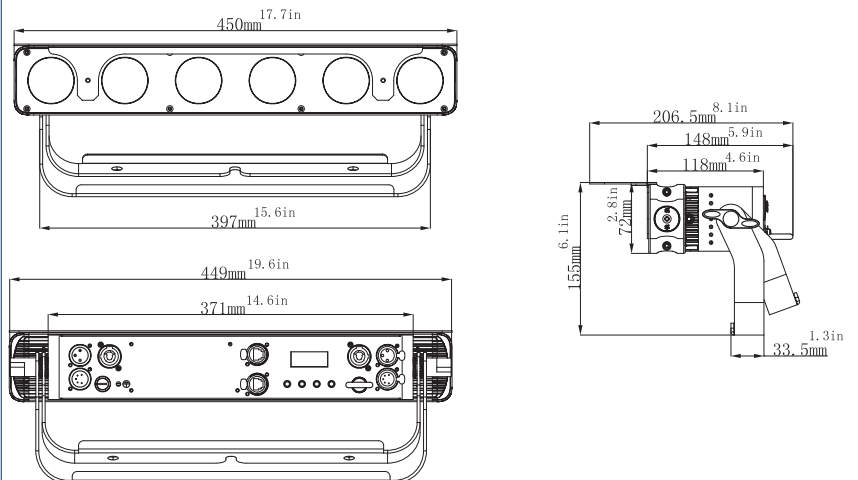

DIMENSIONAL DIAGRAMS

OPTIONAL ACCESSORIES

ORDER CODE	ITEM
TRIGGER CLAMP	Heavy Duty Wrap Around Hook Style Clamp
EWDMSYSTEM	Wireless DMX System (1 Transmitter, 1 Receiver)
EWDMXT	Wireless DMX Transmitter
EWDMXR	Wireless DMX Receiver
AC3PDMX5PRO	5 ft. (1.5m) 3pin PRO DMX Cable
AC5PDMX5PRO	5 ft. (1.5m) 5pin PRO DMX Cable
PLC3	3' (1m) PowerCON PRO Link Cable
CAT005	5' (1.5m) CAT6 Ethercon Cable
	Additional cable lengths available