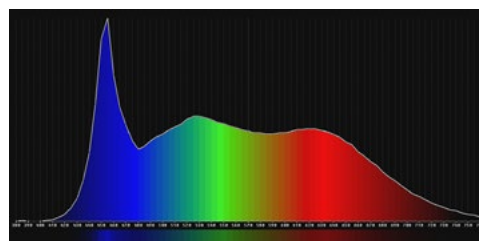

PART NUMBERS	EU	UK	US	Bare Ends
Standard Yoke	945-2101	945-2201	945-2301	945-2401
Pole Operated	945-2111	945-2211	945-2311	945-2411

Optical

- **LED Panel:** RGBWW
- **Beam angle (no diffuser):** 46°
- **Beam angle with Domed Diffuser:** >100°
- **Optics:** 46° custom TIR lens
- **CCT Range:** 2,700-10,000K
- **Daylight (5600K) (Lux @10ft/3m):** 3023 (No diff)
  1003 (Domed diff)
- **Tungsten (3200K) (Lux @10ft/3m):** 2456 (No diff)
  912 (Domed diff)
- **RED (Lux @10ft/3m):** 259 (No diff)
- **GREEN (Lux @10ft/3m):** 1099 (No diff)
- **BLUE (Lux @10ft/3m):** 202 (No diff)
- **TLCI / CRI (average):** 98
- **+/- Green-Magenta Adjustment:** Continuously Variable
- **Included Diffusion:** Ultra Light (900-3711)
  Domed (900-3712)

Operational

- **Lighting Control Modes:** RGBWW/CCT/HSI/Gel/FX single dial with LCD menu control
- **Number of Gels:** 300
- **Number of Effects:** 11
- **Dimming Control:** Constant Current 0-100% Continuous
- **Remote Control Options:** DMX, RDM, Apollo CRMX*, WDMX*, Bluetooth*
- **Fan Control:** Yes
- **USB Updates:** Yes
- **Ambient Temp Operation:** - 20 to + 45
- **Estimated LED lifetime:** 50,000+ hrs
- **Preset Options:** 6x preset CCT modes with quick select buttons
  6x customisable user presets with quick select buttons

* Requires optional dongle

Mechanical

- **Versions:** manual, pole operated
- **Weight*:** Manual: 13.25 lb / 6.0 kg
  Pole Operated: 17.85 lbs / 8.1 kg
- **Height:** 12.6" / 320 mm
- **Width:** 12.6" / 320 mm
- **Depth:** 4.3" / 110 mm
- **Mounting method:** TVMP

* Including yoke and power supply

Electrical

- **Nominal power draw:** 200W
- **Power supply:** Yoke Mounted
- **Mains Input:** IEC, 100-240 Vac / 50-60 Hz
- **IP Rating:** IP20
- **Mobile power options [not included]:**
  - Gemini 1x1 14.4V Battery Plate (fits to yoke or directly on fixture)

PHOTOMETRICS

Naturally accurate in any scene